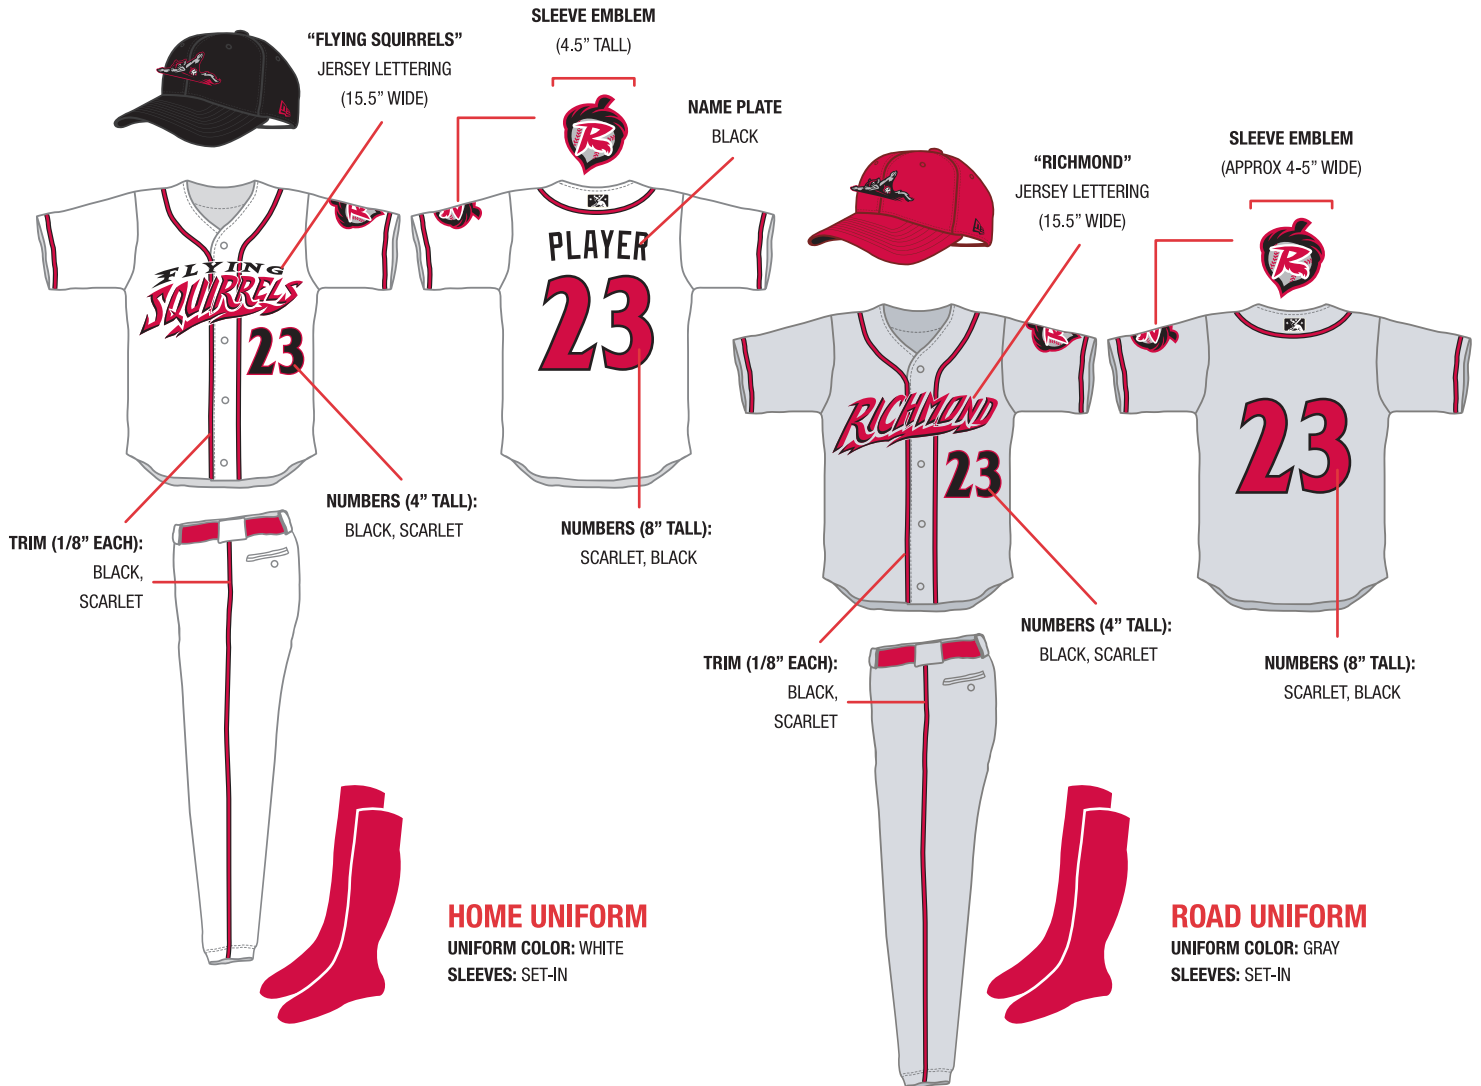

Richmond Flying Squirrels

OFFICIAL CLUB HOME & ROAD UNIFORMS

Color Information

For the club color samples shown, you may use the PANTONE Colors listed below. The colors shown on this page and through this manual have not been evaluated by Pantone, Inc. for accuracy and may not match the PANTONE Color Standards. Consult current PANTONE Color Publications for accurate color. PANTONE® is the property of Pantone, Inc.

PANTONE 200

PANTONE COOL GRAY 6

PROCESS BLACK

CLUB COLORS	SOLID COLOR	PROCESS SIMULATION	TEXTILE COLOR	WEBSTER FABRIC® POLY-PRO TWILL	THREAD COLOR*
Flying Squirrels Red	PANTONE 200	C 00 M 100 Y 63 K 12	PANTONE 19-1664TC	SCARLET	MD-1147 RA-2266 ISO-1904 FUFU-1085 NEW ERA-RADIANT RED
Flying Squirrels Gray	PANTONE COOL GRAY 6	C 100 M 64 Y 00 K 60	PANTONE 15-4101TC	SILVER GREY	MD-1212 RA-2483 ISO-0131 FUFU-483 NEW ERA-CLOUD
Flying Squirrels Black	PROCESS BLACK	C 00 M 00 Y 00 K 100	PANTONE 19-1102TC	BLACK	MD-1000 RA-2296 ISO-0020 FUFU-901 NEW ERA-BLACK

*Madeira (MD) thread color information: 800.225.3001 Robison-Anton (RA) thread color information: 800.932.0250 FuFu's (FUFU) thread color information: 888.484-7323 fufus@fufus.com.tw

Plan B. Branding

www.planbbranding.com • 619 463 5630