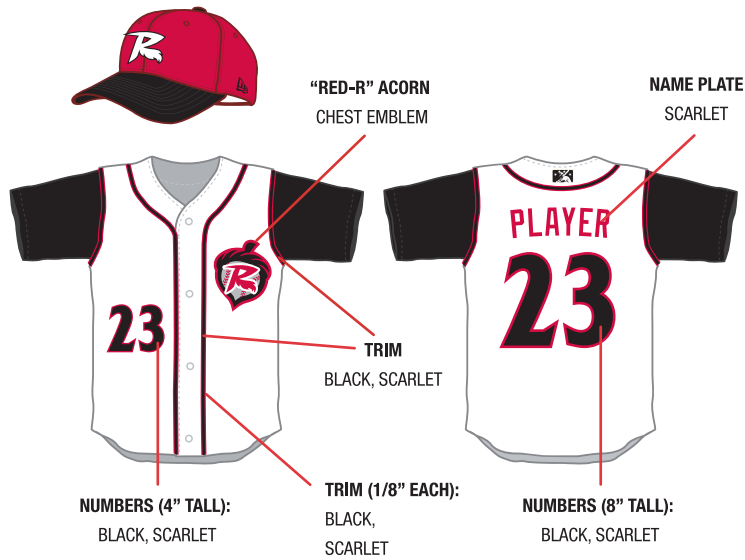

Richmond Flying Squirrels

OFFICIAL ALTERNATE & BP JERSEYS

ABCDEFGHIJKLMNO
PQRSTUVWXYZACE
12345
67890

JERSEY ALPHABET & NUMBERS

ALTERNATE JERSEY

JERSEY COLOR: WHITE
SLEEVES: SLEEVELESS